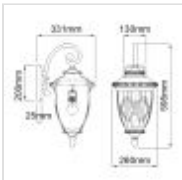

58106

1 Light Large Wall Lantern - Black

DETAILS	
FAMILY	Admirals Cove
SUITABLE LOCATION	Exterior
GUARANTEE	Coastal Collection 5 Year Anti Corrosion Guarantee
IP RATING	IP44
FINISH	Black
FITTING HEIGHT	595mm
WIDTH	260mm
PROJECTION/DEPTH	331mm
VOLTAGE	220-240v 50hz
MAXIMUM WATTAGE	60W
NUMBER OF LAMPS	1
SOCKET	E27
INTEGRATED LED	No
CLASS	Class I
BUILD MATERIALS	Weather Resistant Composite, Seeded Glass
DIMMABLE FITTING	Compatible With Dimmable Lamps
PRODUCT WEIGHT	3.53kg
BOX DIMENSIONS	39 X 32.5 X 65cm
BOX WEIGHT	3.92 Kg

PRODUCT DETAILS

1 Lt Large Wall Lantern with a Textured Black finish. Main build materials: Weather Resistant Composite, Seeded Glass. Max Wattage: 1 x 60W E27