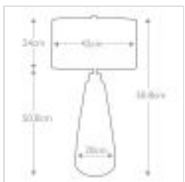

30378

1 Light Table Lamp - Sage Green

| DETAILS | |
|-------------------|--------------------------------------|
| FAMILY | Kew |
| SUITABLE LOCATION | Interior |
| GUARANTEE | General 2 Year Guarantee |
| FINISH | Sage Green |
| FITTING HEIGHT | 795mm |
| DIAMETER | 420mm |
| WIDTH | 420mm |
| POWER SOURCE | Plug |
| VOLTAGE | 220-240v 50hz |
| MAXIMUM WATTAGE | 60W |
| NUMBER OF LAMPS | 1 |
| SOCKET | E27 |
| INTEGRATED LED | No |
| CLASS | Class I |
| BUILD MATERIALS | Ceramic |
| SHADE MATERIAL | Faux Silk Hard-Backed |
| DIMMABLE FITTING | Compatible With Dimmable Smart Lamps |
| PRODUCT WEIGHT | 5.4kg |
| BOX DIMENSIONS | 44 X 44 X 79cm |
| BOX WEIGHT | 6.00 Kg |

PRODUCT DETAILS

1 Lt Table Lamp with a Sage Green finish. Main build materials: Ceramic. Max Wattage: 1 x 60W E27