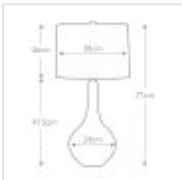

31297

1 Light Table Lamp - Bronze Metallic, Brown Shade

DETAILS	
FAMILY	Job
SUITABLE LOCATION	Interior
GUARANTEE	General 2 Year Guarantee
FINISH	Bronze Metallic, Brown Shade
FITTING HEIGHT	710mm
DIAMETER	360mm
WIDTH	360mm
POWER SOURCE	Plug
VOLTAGE	220-240v 50hz
MAXIMUM WATTAGE	60W
NUMBER OF LAMPS	1
SOCKET	E27
INTEGRATED LED	No
CLASS	Class I
BUILD MATERIALS	Ceramic
SHADE MATERIAL	Faux Silk With Gold Card Lining
DIMMABLE FITTING	Compatible With Dimmable Smart Lamps
PRODUCT WEIGHT	3.6kg
BOX DIMENSIONS	38 X 38 X 74cm
BOX WEIGHT	4.00 Kg

PRODUCT DETAILS

1 Lt Table Lamp with a Bronze Metallic, Brown Shade finish. Main build materials: Ceramic. Max Wattage: 1 x 60W E27