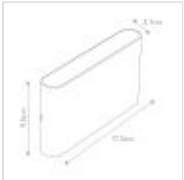

58587

LED Wall Light - Black

DETAILS	
FAMILY	Jens
SUITABLE LOCATION	Exterior
GUARANTEE	3 Year
IP RATING	IP65
FINISH	Black
FITTING HEIGHT	90mm
DIAMETER	175mm
WIDTH	175mm
PROJECTION/DEPTH	31mm
POWER SOURCE	Mains Voltage
VOLTAGE	220-240v 50hz
MAXIMUM WATTAGE	10W Integrated LED
SOCKET	Integrated LED
INTEGRATED LED	No
LED LUMENS	1060Lm
LED COLOUR TEMP	3000k - 5700k
CLASS	Class I
BUILD MATERIALS	Cast Aluminium, Polycarbonate Lens
DIMMABLE FITTING	Not Dimmable
PRODUCT WEIGHT	0.57kg
BOX DIMENSIONS	20 X 12.5 X 6cm
BOX WEIGHT	0.72 Kg