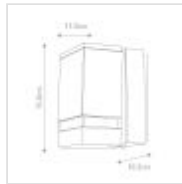

50977

1 Light LED Wall Light - Graphite

DETAILS

FAMILY	Jannik
SUITABLE LOCATION	Exterior
GUARANTEE	Led Module And Pir Sensor Guarantee
IP RATING	IP44
FINISH	Graphite
FITTING HEIGHT	150mm
WIDTH	110mm
PROJECTION/DEPTH	102mm
POWER SOURCE	Mains Voltage
VOLTAGE	220-240v 50hz
MAXIMUM WATTAGE	3.8W
NUMBER OF LAMPS	1
SOCKET	Integrated LED
INTEGRATED LED	No
LED LUMENS	120Lm
LED COLOUR TEMP	3000k
CLASS	Class I
BUILD MATERIALS	Cast Aluminium
DIMMABLE FITTING	Not Dimmable
PRODUCT WEIGHT	0.86kg
BOX DIMENSIONS	11.5 X 11.5 X 16.5cm
BOX WEIGHT	0.95 Kg

PRODUCT DETAILS

1 Lt LED Wall Light with a Graphite finish. Main build materials: Cast Aluminium. Max Wattage: 1 x 3.8W Integrated LED