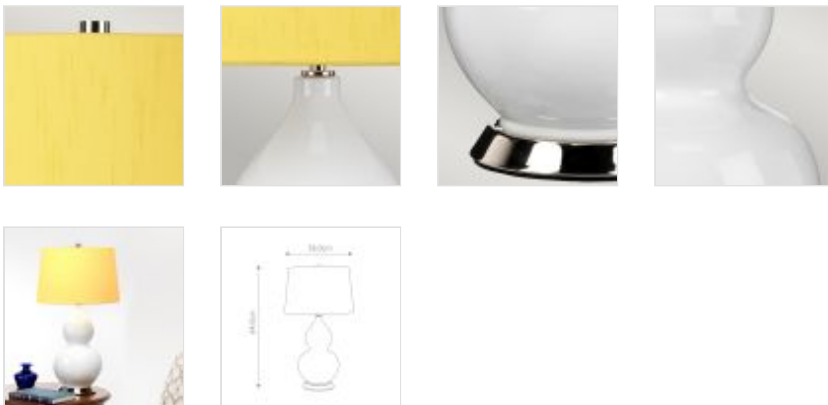

60193

1 Light Table Lamp - Polished Nickel, White, Yellow

DETAILS	
FAMILY	ISLA
SUITABLE LOCATION	Interior
GUARANTEE	General 2 Year Guarantee
FINISH	Polished Nickel, White, Yellow
FITTING HEIGHT	640mm
DIAMETER	360mm
WIDTH	360mm
POWER SOURCE	Plug
VOLTAGE	220-240v 50hz
MAXIMUM WATTAGE	60W
NUMBER OF LAMPS	1
SOCKET	E27
INTEGRATED LED	No
CLASS	Class I
BUILD MATERIALS	Ceramic And Steel Base. Faux Silk Shade.
SHADE MATERIAL	Faux Silk
DIMMABLE FITTING	Compatible With Dimmable Smart Lamps
PRODUCT WEIGHT	5.1kg
BOX DIMENSIONS	44 X 45 X 80 Cm
BOX WEIGHT	6.85 Kg

PRODUCT DETAILS

1 Lt Table Lamp with a Polished Nickel, White, Yellow finish. Main build materials: Ceramic and steel base. Faux Silk shade.. Max Wattage: 1 x 60W E27