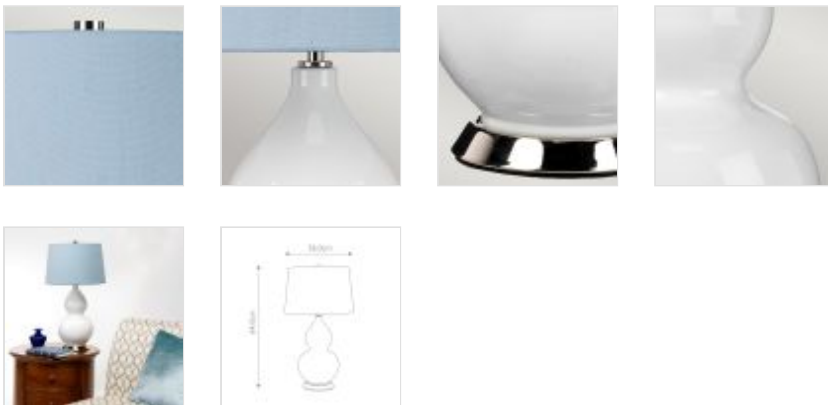

60190

1 Light Table Lamp - Polished Nickel, White, Blue

DETAILS	
FAMILY	ISLA
SUITABLE LOCATION	Interior
GUARANTEE	General 2 Year Guarantee
FINISH	Polished Nickel, White, Blue
FITTING HEIGHT	640mm
DIAMETER	360mm
WIDTH	360mm
POWER SOURCE	Plug
VOLTAGE	220-240v 50hz
MAXIMUM WATTAGE	60W
NUMBER OF LAMPS	1
SOCKET	E27
INTEGRATED LED	No
CLASS	Class I
BUILD MATERIALS	Ceramic And Steel Base. Faux Silk Shade.
SHADE MATERIAL	Faux Silk
DIMMABLE FITTING	Compatible With Dimmable Smart Lamps
PRODUCT WEIGHT	5.1kg
BOX DIMENSIONS	44 X 45 X 80 Cm
BOX WEIGHT	6.85 Kg

PRODUCT DETAILS

1 Lt Table Lamp with a Polished Nickel, White, Blue finish. Main build materials: Ceramic and steel base. Faux Silk shade.. Max Wattage: 1 x 60W E27