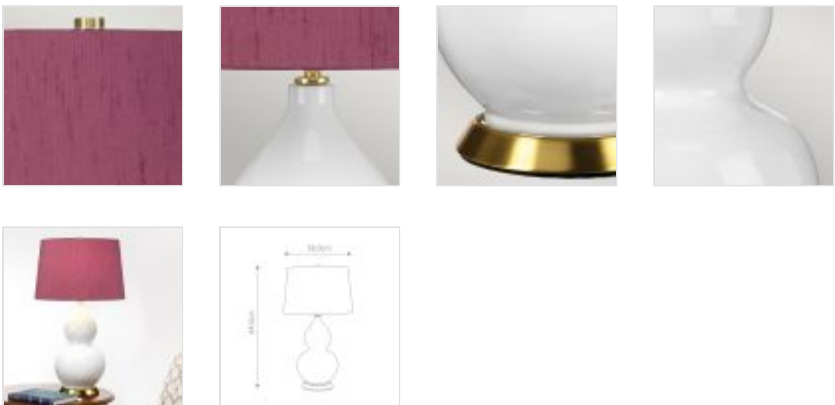

60189

1 Light Table Lamp - Aged Brass, White, Purple

DETAILS	
FAMILY	ISLA
SUITABLE LOCATION	Interior
GUARANTEE	General 2 Year Guarantee
FINISH	Aged Brass, White, Purple
FITTING HEIGHT	640mm
DIAMETER	360mm
WIDTH	360mm
POWER SOURCE	Plug
VOLTAGE	220-240v 50hz
MAXIMUM WATTAGE	60W
NUMBER OF LAMPS	1
SOCKET	E27
INTEGRATED LED	No
CLASS	Class I
BUILD MATERIALS	Ceramic And Steel Base. Faux Silk Shade.
SHADE MATERIAL	Faux Silk
DIMMABLE FITTING	Compatible With Dimmable Smart Lamps
PRODUCT WEIGHT	5.1kg
BOX DIMENSIONS	44 X 45 X 80 Cm
BOX WEIGHT	6.85 Kg

PRODUCT DETAILS

1 Lt Table Lamp with a Aged Brass, White, Purple finish. Main build materials: Ceramic and steel base. Faux Silk shade.. Max Wattage: 1 x 60W E27