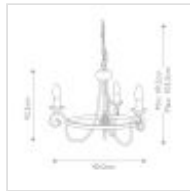

14964

3 Light Chandelier - Black

DETAILS	
FAMILY	Harlech
SUITABLE LOCATION	Interior
GUARANTEE	General 2 Year Guarantee
FINISH	Black
FITTING HEIGHT	435mm
DIAMETER	400mm
WIDTH	400mm
MINIMUM DROP	495mm
MAXIMUM DROP	1075mm
POWER SOURCE	Mains Voltage
VOLTAGE	220-240v 50hz
MAXIMUM WATTAGE	60W
NUMBER OF LAMPS	3
SOCKET	E14
INTEGRATED LED	No
CLASS	Class I
BUILD MATERIALS	Steel
DIMMABLE FITTING	Compatible With Dimmable Lamps
PRODUCT WEIGHT	6.84kg
BOX DIMENSIONS	49 X 49 X 49cm
BOX WEIGHT	7.60 Kg

## PRODUCT DETAILS

3 Lt Chandelier with a Black finish. Main build materials: Steel. Max Wattage: 3 x 60W E14