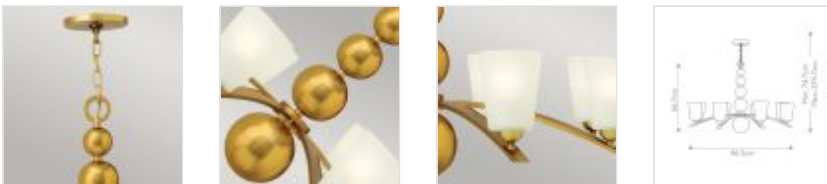

24941

8 Light Chandelier - Satin Gold

| DETAILS | |
|-------------------|--------------------------------|
| FAMILY | Zelda |
| SUITABLE LOCATION | Interior |
| GUARANTEE | General 2 Year Guarantee |
| FINISH | Satin Gold |
| FITTING HEIGHT | 667mm |
| DIAMETER | 965mm |
| WIDTH | 965mm |
| MINIMUM DROP | 747mm |
| MAXIMUM DROP | 3747mm |
| POWER SOURCE | Mains Voltage |
| VOLTAGE | 220-240v 50hz |
| MAXIMUM WATTAGE | 60W |
| NUMBER OF LAMPS | 8 |
| SOCKET | E27 |
| INTEGRATED LED | No |
| CLASS | Class I |
| BUILD MATERIALS | Steel, Etched Glass |
| DIMMABLE FITTING | Compatible With Dimmable Lamps |
| PRODUCT WEIGHT | 14.4kg |
| BOX DIMENSIONS | 23 X 97 X 97cm |
| BOX WEIGHT | 16.00 Kg |

PRODUCT DETAILS

8 Lt Chandelier with a Satin Gold finish. Main build materials: Steel, Etched Glass.

Max Wattage: 8 x 60W E27