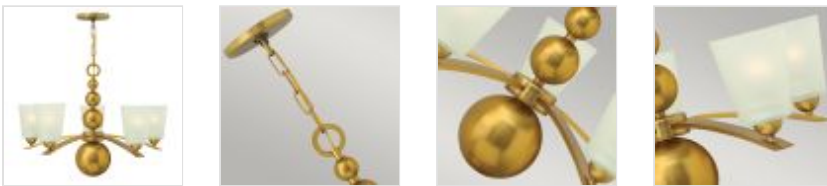

24939

5 Light Chandelier - Satin Gold

DETAILS	
FAMILY	Zelda
SUITABLE LOCATION	Interior
GUARANTEE	General 2 Year Guarantee
FINISH	Satin Gold
FITTING HEIGHT	476mm
DIAMETER	686mm
WIDTH	686mm
MINIMUM DROP	556mm
MAXIMUM DROP	2056mm
POWER SOURCE	Mains Voltage
VOLTAGE	220-240v 50hz
MAXIMUM WATTAGE	60W
NUMBER OF LAMPS	5
SOCKET	E27
INTEGRATED LED	No
CLASS	Class I
BUILD MATERIALS	Steel, Etched Glass
DIMMABLE FITTING	Compatible With Dimmable Lamps
PRODUCT WEIGHT	8.19kg
BOX DIMENSIONS	21 X 69 X 67cm
BOX WEIGHT	9.10 Kg

PRODUCT DETAILS

5 Lt Chandelier with a Satin Gold finish. Main build materials: Steel, Etched Glass.
Max Wattage: 5 x 60W E27