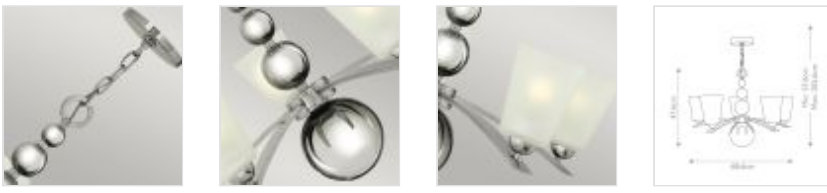

24932

5 Light Chandelier - Polished Nickel

DETAILS	
FAMILY	Zelda
SUITABLE LOCATION	Interior
GUARANTEE	General 2 Year Guarantee
FINISH	Polished Nickel
FITTING HEIGHT	476mm
DIAMETER	686mm
WIDTH	686mm
MINIMUM DROP	556mm
MAXIMUM DROP	2056mm
POWER SOURCE	Mains Voltage
VOLTAGE	220-240v 50hz
MAXIMUM WATTAGE	60W
NUMBER OF LAMPS	5
SOCKET	E27
INTEGRATED LED	No
CLASS	Class I
BUILD MATERIALS	Steel, Etched Glass
DIMMABLE FITTING	Compatible With Dimmable Lamps
PRODUCT WEIGHT	8.19kg
BOX DIMENSIONS	21 X 69 X 67cm
BOX WEIGHT	9.10 Kg

PRODUCT DETAILS

5 Lt Chandelier with a Polished Nickel finish. Main build materials: Steel, Etched Glass. Max Wattage: 5 x 60W E27