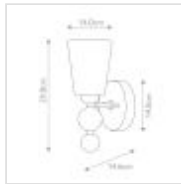

24935

1 Light Wall Light - Satin Gold

| DETAILS | |
|-------------------|--------------------------------|
| FAMILY | Zelda |
| SUITABLE LOCATION | Interior |
| GUARANTEE | General 2 Year Guarantee |
| FINISH | Satin Gold |
| FITTING HEIGHT | 298mm |
| WIDTH | 140mm |
| PROJECTION/DEPTH | 146mm |
| POWER SOURCE | Mains Voltage |
| VOLTAGE | 220-240v 50hz |
| MAXIMUM WATTAGE | 60W |
| NUMBER OF LAMPS | 1 |
| SOCKET | E27 |
| INTEGRATED LED | No |
| CLASS | Class I |
| BUILD MATERIALS | Steel, Etched Glass |
| DIMMABLE FITTING | Compatible With Dimmable Lamps |
| PRODUCT WEIGHT | 1.8kg |
| BOX DIMENSIONS | 29.5 X 19 X 18cm |
| BOX WEIGHT | 2.00 Kg |

PRODUCT DETAILS

1 Lt Wall Light with a Satin Gold finish. Main build materials: Steel, Etched Glass.

Max Wattage: 1 x 60W E27