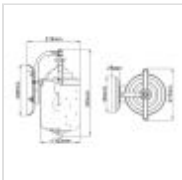

52026

1 Light Small Wall Lantern - Dark Brown

DETAILS	
FAMILY	Willoughby
SUITABLE LOCATION	Exterior
GUARANTEE	5 Year
IP RATING	IP44
FINISH	Dark Brown
FITTING HEIGHT	355mm
DIAMETER	213mm
WIDTH	213mm
PROJECTION/DEPTH	219mm
POWER SOURCE	Mains Voltage
VOLTAGE	220-240v 50hz
MAXIMUM WATTAGE	60W
NUMBER OF LAMPS	1
SOCKET	E27
INTEGRATED LED	No
CLASS	Class I
BUILD MATERIALS	Weather Resistant Composite, Clear Seeded Glass
DIMMABLE FITTING	Compatible With Dimmable Lamps
PRODUCT WEIGHT	1.9kg
BOX DIMENSIONS	51 X 33 X 28.5cm
BOX WEIGHT	2.90 Kg

## PRODUCT DETAILS

1 Lt Small Wall Lantern with a Dark Brown finish. Main build materials: Weather Resistant Composite, Clear Seeded Glass. Max Wattage: 1 x 60W E27