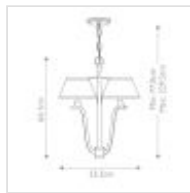

23208

3 Light Chandelier - Brushed Nickel

DETAILS	
FAMILY	Whitney (HK)
SUITABLE LOCATION	Interior
GUARANTEE	General 2 Year Guarantee
FINISH	Brushed Nickel
FITTING HEIGHT	641mm
WIDTH	533mm
MINIMUM DROP	770mm
MAXIMUM DROP	2295mm
POWER SOURCE	Mains Voltage
VOLTAGE	220-240v 50hz
MAXIMUM WATTAGE	60W
NUMBER OF LAMPS	3
SOCKET	E14
INTEGRATED LED	No
DIMMABLE FITTING	Compatible With Dimmable Lamps
PRODUCT WEIGHT	5.1kg
BOX DIMENSIONS	44 X 39 X 31cm
BOX WEIGHT	6.00 Kg

PRODUCT DETAILS

3 Lt Chandelier with a Brushed Nickel finish. Max Wattage: 3 x 60W E14