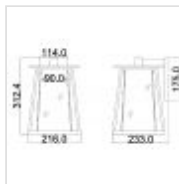

27814

1 Light Medium Wall Lantern - Dark Brown And Aged Brass

DETAILS	
FAMILY	Walker
SUITABLE LOCATION	Exterior
GUARANTEE	3 Year Anti Corrosion Guarantee
IP RATING	IP44
FINISH	Dark Brown And Aged Brass
FITTING HEIGHT	312mm
WIDTH	216mm
PROJECTION/DEPTH	233mm
POWER SOURCE	Mains Voltage
VOLTAGE	220-240v 50hz
MAXIMUM WATTAGE	60W
NUMBER OF LAMPS	1
SOCKET	E27
INTEGRATED LED	No
CLASS	Class I
BUILD MATERIALS	Aluminium, Clear Glass
DIMMABLE FITTING	Compatible With Dimmable Lamps
PRODUCT WEIGHT	2.68kg
BOX DIMENSIONS	40 X 32 X 32cm
BOX WEIGHT	2.98 Kg

PRODUCT DETAILS

1 Lt Medium Wall Lantern with a Dark Brown and Aged Brass finish. Main build materials: Aluminium, Clear Glass. Max Wattage: 1 x 60W E27