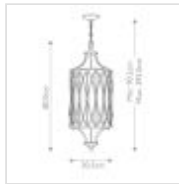

25874

3 Light Pendant - Copper Bronze

DETAILS	
FAMILY	Walden
SUITABLE LOCATION	Interior
GUARANTEE	General 2 Year Guarantee
FINISH	Copper Bronze
FITTING HEIGHT	800mm
DIAMETER	305mm
MINIMUM DROP	902mm
MAXIMUM DROP	3950mm
POWER SOURCE	Mains Voltage
VOLTAGE	220-240v 50hz
MAXIMUM WATTAGE	60W
NUMBER OF LAMPS	3
SOCKET	E14
INTEGRATED LED	No
CLASS	Class I
BUILD MATERIALS	Cast Aluminium, Etched Opal Glass
DIMMABLE FITTING	Compatible With Dimmable Lamps
PRODUCT WEIGHT	5.67kg
BOX DIMENSIONS	65 X 38 X 38cm
BOX WEIGHT	6.30 Kg

PRODUCT DETAILS

3 Lt Pendant with a Copper Bronze finish. Main build materials: Cast Aluminium, Etched Opal Glass. Max Wattage: 3 x 60W E14