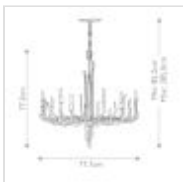

30358

6 Light Chandelier - Champagne Gold

| DETAILS | |
|-------------------|--------------------------------|
| FAMILY | Spyre |
| SUITABLE LOCATION | Interior |
| GUARANTEE | General 2 Year Guarantee |
| FINISH | Champagne Gold |
| FITTING HEIGHT | 775mm |
| WIDTH | 711mm |
| PROJECTION/DEPTH | 711mm |
| MINIMUM DROP | 852mm |
| MAXIMUM DROP | 3850mm |
| POWER SOURCE | Mains Voltage |
| VOLTAGE | 220-240v 50hz |
| MAXIMUM WATTAGE | 60W |
| NUMBER OF LAMPS | 6 |
| SOCKET | E14 |
| INTEGRATED LED | No |
| CLASS | Class I |
| BUILD MATERIALS | Steel, Ivory Linen Shade |
| DIMMABLE FITTING | Compatible With Dimmable Lamps |
| PRODUCT WEIGHT | 11.25kg |
| BOX DIMENSIONS | 81 X 80 X 35cm |
| BOX WEIGHT | 12.50 Kg |

PRODUCT DETAILS

6 Lt Chandelier with a Champagne Gold finish. Main build materials: Steel, Ivory Linen Shade. Max Wattage: 6 x 60W E14