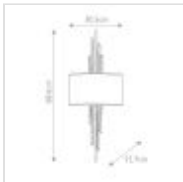

30356

2 Light Wall Light - Champagne Gold

| DETAILS | |
|-------------------|--------------------------------|
| FAMILY | Spyre |
| SUITABLE LOCATION | Interior |
| GUARANTEE | General 2 Year Guarantee |
| FINISH | Champagne Gold |
| FITTING HEIGHT | 686mm |
| WIDTH | 305mm |
| PROJECTION/DEPTH | 127mm |
| POWER SOURCE | Mains Voltage |
| VOLTAGE | 220-240v 50hz |
| MAXIMUM WATTAGE | 60W |
| NUMBER OF LAMPS | 2 |
| SOCKET | E14 |
| INTEGRATED LED | No |
| CLASS | Class I |
| BUILD MATERIALS | Steel, Ivory Linen Shade |
| DIMMABLE FITTING | Compatible With Dimmable Lamps |
| PRODUCT WEIGHT | 2.93kg |
| BOX DIMENSIONS | 79 X 27.5 X 29cm |
| BOX WEIGHT | 3.25 Kg |

PRODUCT DETAILS

2 Lt Wall Light with a Champagne Gold finish. Main build materials: Steel, Ivory Linen Shade. Max Wattage: 2 x 60W E14