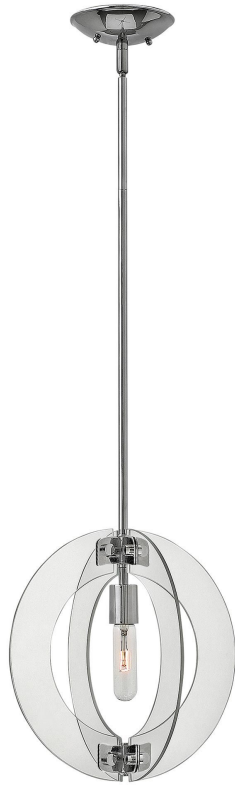

25862

1 Light Mini Pendant - Polished Chrome

#### DETAILS

<b>FAMILY</b>	Solstice
<b>SUITABLE LOCATION</b>	Interior
<b>GUARANTEE</b>	General 2 Year Guarantee
<b>FINISH</b>	Polished Chrome
<b>FITTING HEIGHT</b>	330mm
<b>WIDTH</b>	330mm
<b>MINIMUM DROP</b>	430mm
<b>MAXIMUM DROP</b>	1328mm
<b>POWER SOURCE</b>	Mains Voltage
<b>VOLTAGE</b>	220-240v 50hz
<b>MAXIMUM WATTAGE</b>	100W
<b>NUMBER OF LAMPS</b>	1
<b>SOCKET</b>	E27
<b>INTEGRATED LED</b>	No
<b>CLASS</b>	Class I
<b>DIMMABLE FITTING</b>	Compatible With Dimmable Lamps
<b>PRODUCT WEIGHT</b>	2.7kg
<b>BOX DIMENSIONS</b>	54 X 22 X 13.5cm
<b>BOX WEIGHT</b>	3.00 Kg

#### PRODUCT DETAILS

1 Lt Mini Pendant with a Polished Chrome finish. Max Wattage: 1 x 100W E27