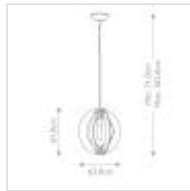

25862

1 Light Mini Pendant - Polished Chrome

#### DETAILS

<b>FAMILY</b>	Solstice
<b>SUITABLE LOCATION</b>	Interior
<b>GUARANTEE</b>	General 2 Year Guarantee
<b>FINISH</b>	Polished Chrome
<b>FITTING HEIGHT</b>	330mm
<b>WIDTH</b>	330mm
<b>MINIMUM DROP</b>	430mm
<b>MAXIMUM DROP</b>	1328mm
<b>POWER SOURCE</b>	Mains Voltage
<b>VOLTAGE</b>	220-240v 50hz
<b>MAXIMUM WATTAGE</b>	100W
<b>NUMBER OF LAMPS</b>	1
<b>SOCKET</b>	E27
<b>INTEGRATED LED</b>	No
<b>CLASS</b>	Class I
<b>DIMMABLE FITTING</b>	Compatible With Dimmable Lamps
<b>PRODUCT WEIGHT</b>	2.7kg
<b>BOX DIMENSIONS</b>	54 X 22 X 13.5cm
<b>BOX WEIGHT</b>	3.00 Kg

#### PRODUCT DETAILS

1 Lt Mini Pendant with a Polished Chrome finish. Max Wattage: 1 x 100W E27