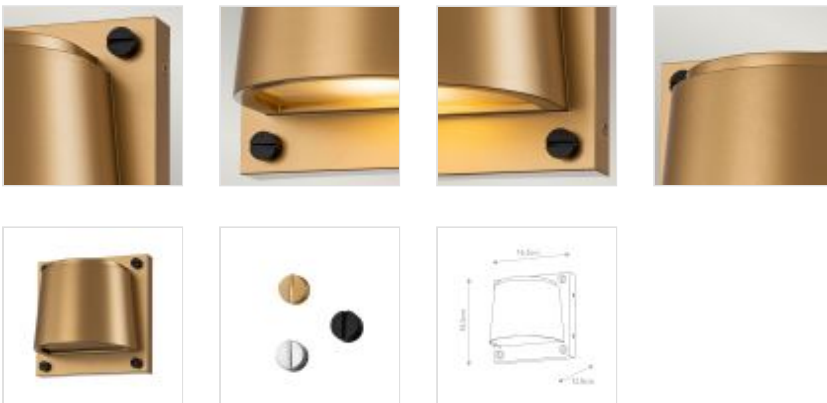

59024

1 Light Small Wall Light - Painted Dark Aged Brass Brass

DETAILS	
FAMILY	Scout
SUITABLE LOCATION	Exterior
GUARANTEE	5 Year Anti-Corrosion Guarantee
IP RATING	IP44
FINISH	Painted Dark Aged Brass Brass
FITTING HEIGHT	165mm
WIDTH	165mm
PROJECTION/DEPTH	120mm
POWER SOURCE	Mains Voltage
VOLTAGE	220-240v 50hz
MAXIMUM WATTAGE	10W LED
NUMBER OF LAMPS	1
SOCKET	GU10
INTEGRATED LED	No
LED LUMENS	560Lm
LED COLOUR TEMP	3000k
CLASS	Class I
BUILD MATERIALS	Weather Resistant Composite, Etched Lens
HOURS	25000
DIMMABLE FITTING	Compatible With Dimmable Lamps
PRODUCT WEIGHT	0.8kg
BOX DIMENSIONS	21 X 17 X 22.5cm
BOX WEIGHT	1.09 Kg

PRODUCT DETAILS

1lt Small Wall Light with a Painted Dark Aged Brass Brass finish. Main build materials: Weather Resistant Composite, Etched Lens. Max Wattage: 1 x 8W GU10