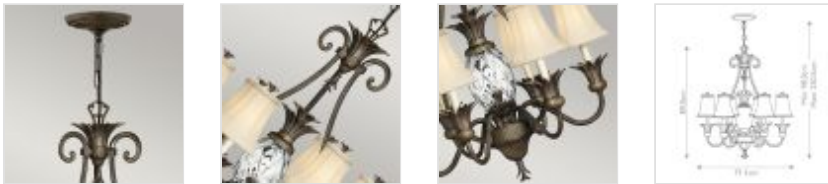

23179

7 Light Chandelier - Grey Bronze Patina

DETAILS	
FAMILY	Plantation
SUITABLE LOCATION	Interior
GUARANTEE	General 2 Year Guarantee
FINISH	Grey Bronze Patina
FITTING HEIGHT	890mm
DIAMETER	711mm
WIDTH	711mm
MINIMUM DROP	980mm
MAXIMUM DROP	2505mm
POWER SOURCE	Mains Voltage
VOLTAGE	220-240v 50hz
MAXIMUM WATTAGE	40W
NUMBER OF LAMPS	7
SOCKET	E14
INTEGRATED LED	No
CLASS	Class I
BUILD MATERIALS	Steel, Aluminium, Linen Shades, Clear Optic Glass
DIMMABLE FITTING	Compatible With Dimmable Lamps
PRODUCT WEIGHT	18.9kg
BOX DIMENSIONS	49 X 76 X 77cm
BOX WEIGHT	21.00 Kg

## PRODUCT DETAILS

7 Lt Chandelier with a Grey Bronze Patina finish. Main build materials: Steel, Aluminium, Linen Shades, Clear Optic Glass. Max Wattage: 7 x 40W E14