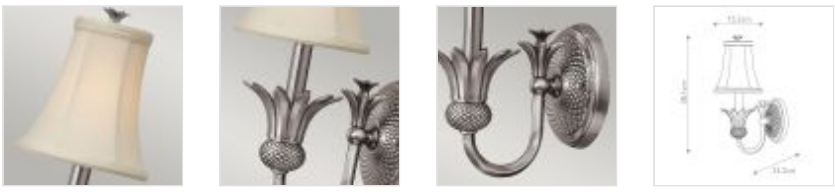

23188

1 Light Wall Light - Polished Antique Nickel

DETAILS	
FAMILY	Plantation
SUITABLE LOCATION	Interior
GUARANTEE	General 2 Year Guarantee
FINISH	Polished Antique Nickel
FITTING HEIGHT	381mm
WIDTH	152mm
PROJECTION/DEPTH	222mm
POWER SOURCE	Mains Voltage
VOLTAGE	220-240v 50hz
MAXIMUM WATTAGE	40W
NUMBER OF LAMPS	1
SOCKET	E14
INTEGRATED LED	No
CLASS	Class I
BUILD MATERIALS	Brass, Aluminium, Linen Shades
DIMMABLE FITTING	Compatible With Dimmable Lamps
PRODUCT WEIGHT	1.8kg
BOX DIMENSIONS	28 X 38 X 23cm
BOX WEIGHT	2.00 Kg

PRODUCT DETAILS

1 Lt Wall Light with a Polished Antique Nickel finish. Main build materials: Brass, Aluminium, Linen Shades. Max Wattage: 1 x 40W E14