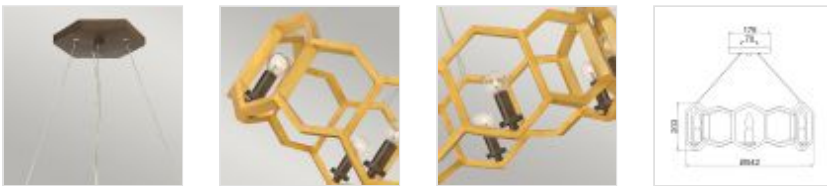

30355

6 Light Pendant - Gold Patina / Soft Grey Bronze

DETAILS	
FAMILY	Moxie
SUITABLE LOCATION	Interior
GUARANTEE	General 2 Year Guarantee
FINISH	Gold Patina/Soft Grey Bronze
FITTING HEIGHT	80mm
DIAMETER	769mm
MINIMUM DROP	305mm
MAXIMUM DROP	3102mm
POWER SOURCE	Mains Voltage
VOLTAGE	220-240v 50hz
MAXIMUM WATTAGE	60W
NUMBER OF LAMPS	6
SOCKET	E14
INTEGRATED LED	No
CLASS	Class I
BUILD MATERIALS	Steel
DIMMABLE FITTING	Compatible With Dimmable Lamps
PRODUCT WEIGHT	3.15kg
BOX DIMENSIONS	63.5 X 63.5 X 27.9cm
BOX WEIGHT	3.50 Kg

PRODUCT DETAILS

6 Lt Pendant with a Gold Patina/Soft Grey Bronze finish. Main build materials: Steel.

Max Wattage: 6 x 60W E14