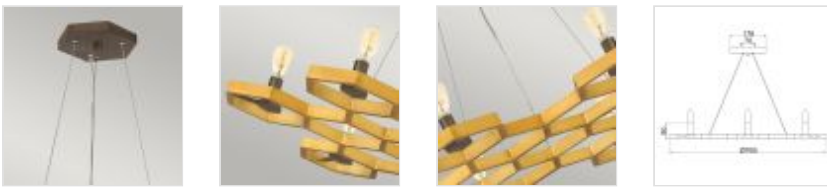

30354

6 Light Chandelier - Gold Patina / Soft Grey
Bronze

DETAILS	
FAMILY	Moxie
SUITABLE LOCATION	Interior
GUARANTEE	General 2 Year Guarantee
FINISH	Gold Patina/Soft Grey Bronze
FITTING HEIGHT	203mm
DIAMETER	542mm
MINIMUM DROP	305mm
MAXIMUM DROP	3279mm
POWER SOURCE	Mains Voltage
VOLTAGE	220-240v 50hz
MAXIMUM WATTAGE	60W
NUMBER OF LAMPS	6
SOCKET	E14
INTEGRATED LED	No
CLASS	Class I
BUILD MATERIALS	Steel
DIMMABLE FITTING	Compatible With Dimmable Lamps
PRODUCT WEIGHT	3.33kg
BOX DIMENSIONS	91.4 X 85.1 X 15.2cm
BOX WEIGHT	3.70 Kg

PRODUCT DETAILS

6 Lt Chandelier with a Gold Patina/Soft Grey Bronze finish. Main build materials:
Steel. Max Wattage: 6 x 60W E14