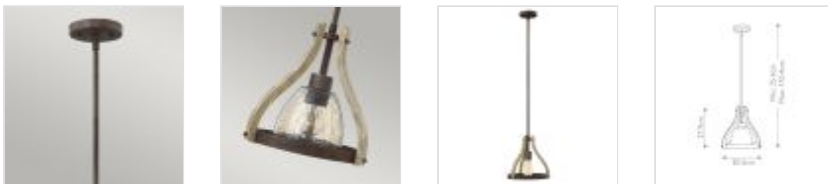

24907

1 Light Mini Pendant - Rustic Iron

DETAILS	
FAMILY	Middlefield
SUITABLE LOCATION	Interior
GUARANTEE	General 2 Year Guarantee
FINISH	Rustic Iron
FITTING HEIGHT	279mm
DIAMETER	305mm
WIDTH	305mm
MINIMUM DROP	354mm
MAXIMUM DROP	1104mm
POWER SOURCE	Mains Voltage
VOLTAGE	220-240v 50hz
MAXIMUM WATTAGE	60W
NUMBER OF LAMPS	1
SOCKET	E27
INTEGRATED LED	No
RODS SUPPLIED	2 X 300mm And 1 X 150mm Rods
CLASS	Class I
BUILD MATERIALS	Steel, Solid Distressed Wood
DIMMABLE FITTING	Compatible With Dimmable Lamps
PRODUCT WEIGHT	2.88kg
BOX DIMENSIONS	36 X 55 X 36cm
BOX WEIGHT	3.20 Kg

PRODUCT DETAILS

1 Lt Mini Pendant with a Rustic Iron finish. Main build materials: Steel, Solid Distressed Wood. Max Wattage: 1 x 60W E27