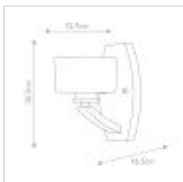

58576

1 Light Wall Light - Polished Chrome

DETAILS	
FAMILY	Meridian
SUITABLE LOCATION	Interior / Bathroom
GUARANTEE	General 2 Year Guarantee
IP RATING	IP44
FINISH	Polished Chrome
FITTING HEIGHT	203mm
DIAMETER	127mm
WIDTH	127mm
PROJECTION/DEPTH	165mm
POWER SOURCE	Mains Voltage
VOLTAGE	220-240v 50hz
MAXIMUM WATTAGE	3W LED
NUMBER OF LAMPS	1
SOCKET	G9
INTEGRATED LED	No
LED LUMENS	300Lm
LED COLOUR TEMP	3000k
CLASS	Class I
BUILD MATERIALS	Steel, Opal Glass
DIMMABLE FITTING	Compatible With Dimmable Lamps
PRODUCT WEIGHT	0.62kg
BOX DIMENSIONS	21 X 18 X 26cm
BOX WEIGHT	1.62 Kg

PRODUCT DETAILS

1 Lt Wall Light with a Polished Chrome finish. Main build materials: Steel, Opal Glass.

Max Wattage: 1 x 3W LED G9