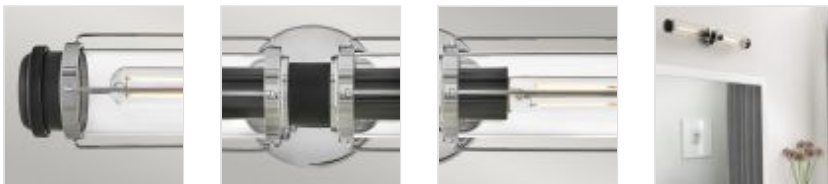

59014

2 Light Wall Light - Polished Chrome & Black

DETAILS	
FAMILY	Masthead
SUITABLE LOCATION	Interior / Bathroom
GUARANTEE	Standard 2 Year Guarantee
IP RATING	IP44
FINISH	Polished Chrome & Black
FITTING HEIGHT	122mm
WIDTH	610mm
PROJECTION/DEPTH	128mm
POWER SOURCE	Mains Voltage
VOLTAGE	220-240v 50hz
MAXIMUM WATTAGE	40W
NUMBER OF LAMPS	2
SOCKET	E27
INTEGRATED LED	No
CLASS	Class I
BUILD MATERIALS	Steel, Clear Glass
DIMMABLE FITTING	Compatible With Dimmable Lamps
PRODUCT WEIGHT	2.1kg
BOX DIMENSIONS	73.7 X 28.6 X 18cm
BOX WEIGHT	3.04 Kg

## PRODUCT DETAILS

2lt Wall Light with a Polished Chrome & Black finish. Main build materials: Steel, Clear Glass. Max Wattage: 2 x 40W E27