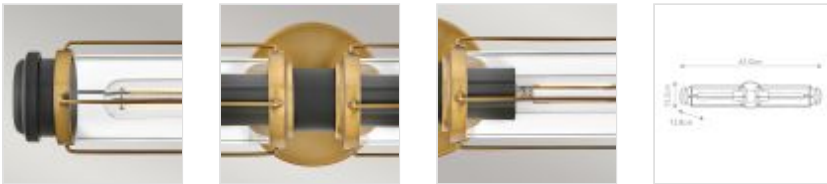

59013

2 Light Wall Light - Dark Aged Brass & Black

DETAILS	
FAMILY	Masthead
SUITABLE LOCATION	Interior / Bathroom
GUARANTEE	Standard 2 Year Guarantee
IP RATING	IP44
FINISH	Dark Aged Brass & Black
FITTING HEIGHT	122mm
WIDTH	610mm
PROJECTION/DEPTH	128mm
POWER SOURCE	Mains Voltage
VOLTAGE	220-240v 50hz
MAXIMUM WATTAGE	40W
NUMBER OF LAMPS	2
SOCKET	E27
INTEGRATED LED	No
CLASS	Class I
BUILD MATERIALS	Steel, Clear Glass
DIMMABLE FITTING	Compatible With Dimmable Lamps
PRODUCT WEIGHT	2.1kg
BOX DIMENSIONS	73.7 X 28.6 X 18cm
BOX WEIGHT	3.04 Kg

PRODUCT DETAILS

2lt Wall Light with a Dark Aged Brass & Black finish. Main build materials: Steel, Clear Glass. Max Wattage: 2 x 40W E27