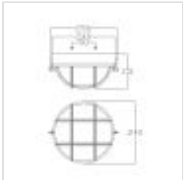

27792

2 Light Flush - Silver

DETAILS	
FAMILY	Marina
SUITABLE LOCATION	Exterior
GUARANTEE	3 Year Anti Corrosion Guarantee
IP RATING	IP44
FINISH	Silver
FITTING HEIGHT	131mm
DIAMETER	256mm
POWER SOURCE	Mains Voltage
VOLTAGE	220-240v 50hz
MAXIMUM WATTAGE	60W
NUMBER OF LAMPS	2
SOCKET	E27
INTEGRATED LED	No
CLASS	Class I
BUILD MATERIALS	Aluminium
DIMMABLE FITTING	Compatible With Dimmable Lamps
PRODUCT WEIGHT	0.81kg
BOX DIMENSIONS	30 X 30 X 18.5cm
BOX WEIGHT	0.90 Kg

## PRODUCT DETAILS

2 Lt Flush with a Silver finish. Main build materials: Aluminium. Max Wattage: 2 x 60W E27