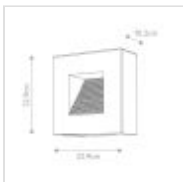

27136

Small LED Wall Light - Satin Black

DETAILS	
FAMILY	Luna
SUITABLE LOCATION	Exterior
GUARANTEE	3 Year Anti Corrosion Guarantee
IP RATING	IP44
FINISH	Satin Black
FITTING HEIGHT	229mm
WIDTH	229mm
PROJECTION/DEPTH	102mm
POWER SOURCE	Mains Voltage
VOLTAGE	220-240v 50hz
MAXIMUM WATTAGE	7W
NUMBER OF LAMPS	2
SOCKET	E14
INTEGRATED LED	No
LED LUMENS	600Lm
LED COLOUR TEMP	2700k
CLASS	Class I
BUILD MATERIALS	Aluminium, Etched Glass
DIMMABLE FITTING	Compatible With Dimmable Lamps
PRODUCT WEIGHT	2.52kg
BOX DIMENSIONS	24 X 23 X 11cm
BOX WEIGHT	2.80 Kg

## PRODUCT DETAILS

Small LED Wall Light with a Satin Black finish. Main build materials: Aluminium, Etched Glass. Max Wattage: 2 x 7W E14