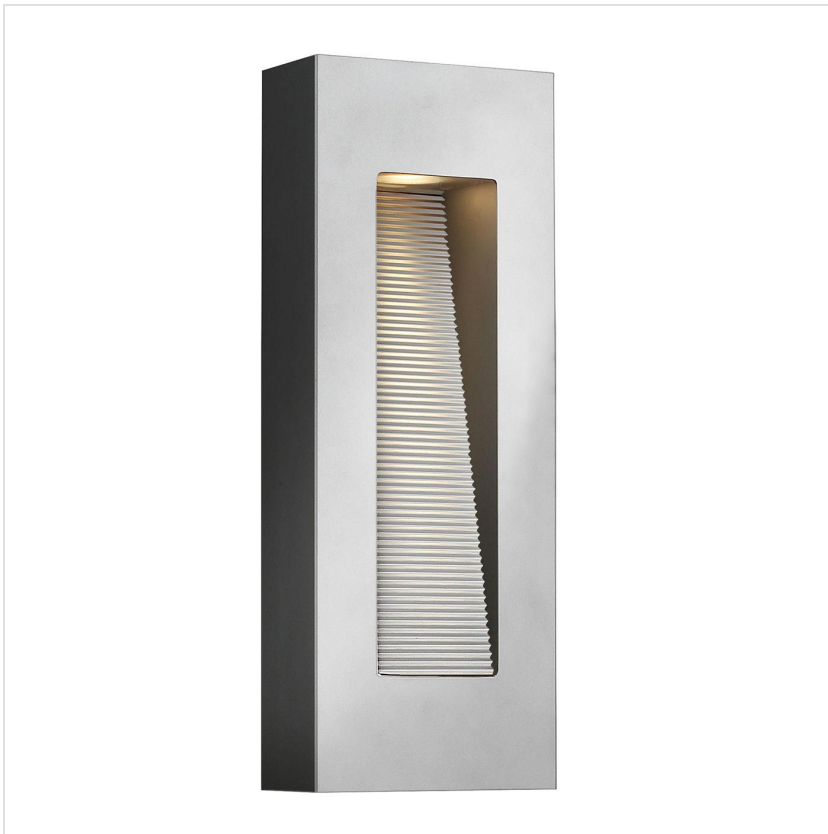

27139

Medium LED Wall Light - Titanium

DETAILS	
FAMILY	Luna
SUITABLE LOCATION	Exterior
GUARANTEE	3 Year Anti Corrosion Guarantee
IP RATING	IP44
FINISH	Titanium
FITTING HEIGHT	409mm
WIDTH	152mm
PROJECTION/DEPTH	89mm
POWER SOURCE	Mains Voltage
VOLTAGE	220-240v 50hz
MAXIMUM WATTAGE	8W LED
NUMBER OF LAMPS	2
SOCKET	GU10
INTEGRATED LED	No
LED LUMENS	560Lm Each
LED COLOUR TEMP	3000k
CLASS	Class I
BUILD MATERIALS	Aluminium, Etched Glass
HOURS	25,000
DIMMABLE FITTING	Compatible With Dimmable Lamps
PRODUCT WEIGHT	2.52kg
BOX DIMENSIONS	41 X 16 X 11cm
BOX WEIGHT	2.80 Kg

PRODUCT DETAILS

Medium LED Wall Light with a Titanium finish. Main build materials: Aluminium, Etched Glass. Max Wattage: 2 x 8W LED GU10