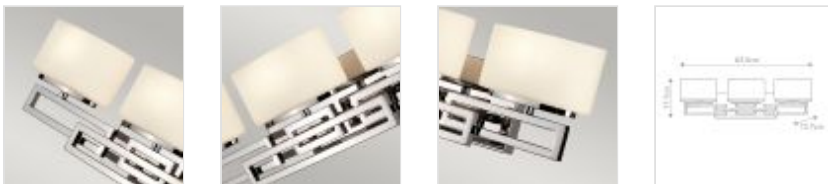

25839

3 Light Above Mirror Light - Polished Chrome

DETAILS	
FAMILY	Lanza
SUITABLE LOCATION	Interior / Bathroom
GUARANTEE	General 2 Year Guarantee
IP RATING	IP44
FINISH	Polished Chrome
FITTING HEIGHT	171mm
WIDTH	635mm
PROJECTION/DEPTH	127mm
POWER SOURCE	Mains Voltage
VOLTAGE	220-240v 50hz
MAXIMUM WATTAGE	3W LED
NUMBER OF LAMPS	3
SOCKET	G9
INTEGRATED LED	No
LED LUMENS	300Lm Each
LED COLOUR TEMP	3000k
CLASS	Class I
BUILD MATERIALS	Mild Steel, Glass
HOURS	25000
DIMMABLE FITTING	Compatible With Dimmable Lamps
PRODUCT WEIGHT	3.51kg
BOX DIMENSIONS	70 X 33 X 19cm
BOX WEIGHT	3.90 Kg

PRODUCT DETAILS

3 Lt Above Mirror Light with a Polished Chrome finish. Main build materials: Mild Steel, Glass. Max Wattage: 3 x 3W LED G9