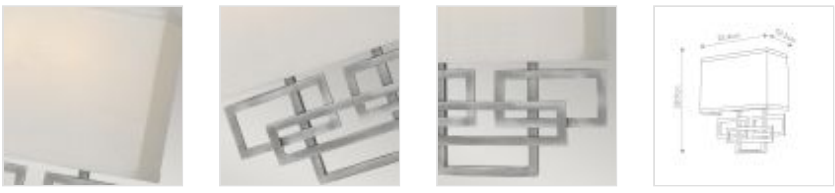

30351

2 Light Wall Light - Antique Nickel

DETAILS	
FAMILY	Lanza
SUITABLE LOCATION	Interior
GUARANTEE	General 2 Year Guarantee
FINISH	Antique Nickel
FITTING HEIGHT	289mm
WIDTH	254mm
PROJECTION/DEPTH	102mm
POWER SOURCE	Mains Voltage
VOLTAGE	220-240v 50hz
MAXIMUM WATTAGE	40W
NUMBER OF LAMPS	2
SOCKET	E14
INTEGRATED LED	No
CLASS	Class I
BUILD MATERIALS	Steel, Natural Linen Shade, Arcylic Lens
DIMMABLE FITTING	Compatible With Dimmable Lamps
PRODUCT WEIGHT	1.44kg
BOX DIMENSIONS	31.5 X 17 X 33cm
BOX WEIGHT	1.60 Kg

PRODUCT DETAILS

2 Lt Wall Light with a Antique Nickel finish. Main build materials: Steel, Linen Shade, Arcylic Lens. Max Wattage: 2 x 40W E14