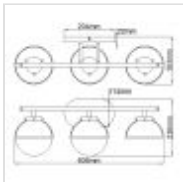

58567

3 Light Wall Light - Dark Aged Brass

| DETAILS | |
|-------------------|--------------------------------|
| FAMILY | Hollis |
| SUITABLE LOCATION | Interior / Bathroom |
| GUARANTEE | General 2 Year Guarantee |
| IP RATING | IP44 |
| FINISH | Dark Aged Brass |
| FITTING HEIGHT | 230mm |
| DIAMETER | 606mm |
| WIDTH | 606mm |
| PROJECTION/DEPTH | 193mm |
| POWER SOURCE | Mains Voltage |
| VOLTAGE | 220-240v 50hz |
| MAXIMUM WATTAGE | 40W |
| NUMBER OF LAMPS | 3 |
| SOCKET | E14 |
| INTEGRATED LED | No |
| CLASS | Class I |
| BUILD MATERIALS | Steel, Clear Seeded Glass |
| DIMMABLE FITTING | Compatible With Dimmable Lamps |
| PRODUCT WEIGHT | 2.5kg |
| BOX DIMENSIONS | 67.3 X 22.9 X 38.7cm |
| BOX WEIGHT | 3.58 Kg |

PRODUCT DETAILS

3 Lt Wall Light with a Dark Aged Brass finish. Main build materials: Steel, Clear Seeded Glass. Max Wattage: 3 x 40W E14