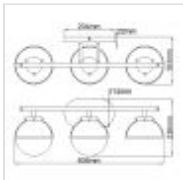

58566

3 Light Wall Light - Black

DETAILS	
FAMILY	Hollis
SUITABLE LOCATION	Interior / Bathroom
GUARANTEE	General 2 Year Guarantee
IP RATING	IP44
FINISH	Black
FITTING HEIGHT	230mm
DIAMETER	606mm
WIDTH	606mm
PROJECTION/DEPTH	193mm
POWER SOURCE	Mains Voltage
VOLTAGE	220-240v 50hz
MAXIMUM WATTAGE	40W
NUMBER OF LAMPS	3
SOCKET	E14
INTEGRATED LED	No
CLASS	Class I
BUILD MATERIALS	Steel, Clear Seeded Glass
DIMMABLE FITTING	Compatible With Dimmable Lamps
PRODUCT WEIGHT	2.5kg
BOX DIMENSIONS	67.3 X 22.9 X 38.7cm
BOX WEIGHT	3.58 Kg

**PRODUCT DETAILS**

3 Lt Wall Light with a Black finish. Main build materials: Steel, Clear Seeded Glass.

Max Wattage: 3 x 40W E14