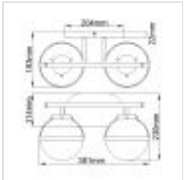

58563

2 Light Wall Light - Dark Aged Brass

DETAILS	
FAMILY	Hollis
SUITABLE LOCATION	Interior / Bathroom
GUARANTEE	General 2 Year Guarantee
IP RATING	IP44
FINISH	Dark Aged Brass
FITTING HEIGHT	230mm
DIAMETER	381mm
WIDTH	381mm
PROJECTION/DEPTH	193mm
POWER SOURCE	Mains Voltage
VOLTAGE	220-240v 50hz
MAXIMUM WATTAGE	40W
NUMBER OF LAMPS	2
SOCKET	E14
INTEGRATED LED	No
CLASS	Class I
BUILD MATERIALS	Steel, Clear Seeded Glass
DIMMABLE FITTING	Compatible With Dimmable Lamps
PRODUCT WEIGHT	1.7kg
BOX DIMENSIONS	44.5 X 22.9 X 38.7cm
BOX WEIGHT	2.51 Kg

**PRODUCT DETAILS**

2 Lt Wall Light with a Dark Aged Brass finish. Main build materials: Steel, Clear Seeded Glass. Max Wattage: 2 x 40W E14