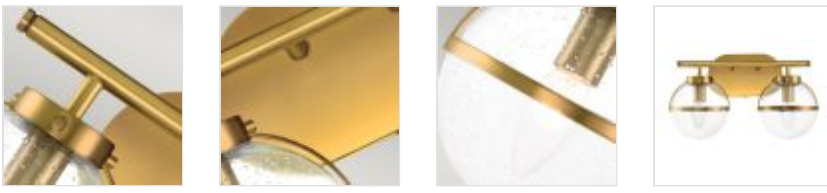

58563

2 Light Wall Light - Dark Aged Brass

DETAILS	
FAMILY	Hollis
SUITABLE LOCATION	Interior / Bathroom
GUARANTEE	General 2 Year Guarantee
IP RATING	IP44
FINISH	Dark Aged Brass
FITTING HEIGHT	230mm
DIAMETER	381mm
WIDTH	381mm
PROJECTION/DEPTH	193mm
POWER SOURCE	Mains Voltage
VOLTAGE	220-240v 50hz
MAXIMUM WATTAGE	40W
NUMBER OF LAMPS	2
SOCKET	E14
INTEGRATED LED	No
CLASS	Class I
BUILD MATERIALS	Steel, Clear Seeded Glass
DIMMABLE FITTING	Compatible With Dimmable Lamps
PRODUCT WEIGHT	1.7kg
BOX DIMENSIONS	44.5 X 22.9 X 38.7cm
BOX WEIGHT	2.51 Kg

**PRODUCT DETAILS**

2 Lt Wall Light with a Dark Aged Brass finish. Main build materials: Steel, Clear Seeded Glass. Max Wattage: 2 x 40W E14