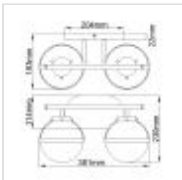

58562

2 Light Wall Light - Black

DETAILS	
FAMILY	Hollis
SUITABLE LOCATION	Interior / Bathroom
GUARANTEE	General 2 Year Guarantee
IP RATING	IP44
FINISH	Black
FITTING HEIGHT	230mm
DIAMETER	381mm
WIDTH	381mm
PROJECTION/DEPTH	193mm
POWER SOURCE	Mains Voltage
VOLTAGE	220-240v 50hz
MAXIMUM WATTAGE	40W
NUMBER OF LAMPS	2
SOCKET	E14
INTEGRATED LED	No
CLASS	Class I
BUILD MATERIALS	Steel, Clear Seeded Glass
DIMMABLE FITTING	Compatible With Dimmable Lamps
PRODUCT WEIGHT	1.7kg
BOX DIMENSIONS	44.5 X 22.9 X 38.7cm
BOX WEIGHT	2.51 Kg

## PRODUCT DETAILS

2 Lt Wall Light with a Black finish. Main build materials: Steel, Clear Seeded Glass.

Max Wattage: 2 x 40W E14