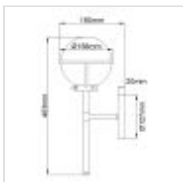

58559

1 Light Wall Light - Dark Aged Brass

DETAILS	
FAMILY	Hollis
SUITABLE LOCATION	Interior / Bathroom
GUARANTEE	General 2 Year Guarantee
IP RATING	IP44
FINISH	Dark Aged Brass
FITTING HEIGHT	403mm
DIAMETER	156mm
WIDTH	156mm
PROJECTION/DEPTH	190mm
POWER SOURCE	Mains Voltage
VOLTAGE	220-240v 50hz
MAXIMUM WATTAGE	40W
NUMBER OF LAMPS	1
SOCKET	E14
INTEGRATED LED	No
CLASS	Class I
BUILD MATERIALS	Steel, Clear Seeded Glass
DIMMABLE FITTING	Compatible With Dimmable Lamps
PRODUCT WEIGHT	1.02kg
BOX DIMENSIONS	59.7 X 22.9 X 22.2cm
BOX WEIGHT	1.65 Kg

PRODUCT DETAILS

1 Lt Wall Light with a Dark Aged Brass finish. Main build materials: Steel, Clear Seeded Glass. Max Wattage: 1 x 40W E14