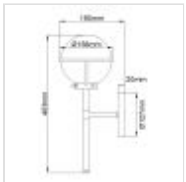

58558

1 Light Wall Light - Black

#### DETAILS

<b>FAMILY</b>	Hollis
<b>SUITABLE LOCATION</b>	Interior / Bathroom
<b>GUARANTEE</b>	General 2 Year Guarantee
<b>IP RATING</b>	IP44
<b>FINISH</b>	Black
<b>FITTING HEIGHT</b>	403mm
<b>DIAMETER</b>	156mm
<b>WIDTH</b>	156mm
<b>PROJECTION/DEPTH</b>	190mm
<b>POWER SOURCE</b>	Mains Voltage
<b>VOLTAGE</b>	220-240v 50hz
<b>MAXIMUM WATTAGE</b>	40W
<b>NUMBER OF LAMPS</b>	1
<b>SOCKET</b>	E14
<b>INTEGRATED LED</b>	No
<b>CLASS</b>	Class I
<b>BUILD MATERIALS</b>	Steel, Clear Seeded Glass
<b>DIMMABLE FITTING</b>	Compatible With Dimmable Lamps
<b>PRODUCT WEIGHT</b>	1.02kg
<b>BOX DIMENSIONS</b>	59.7 X 22.9 X 22.2cm
<b>BOX WEIGHT</b>	1.65 Kg

#### PRODUCT DETAILS

1 Lt Wall Light with a Black finish. Main build materials: Steel, Clear Seeded Glass.

Max Wattage: 1 x 40W E14