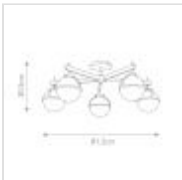

60185

5 Light Semi-Flush - Dark Aged Brass

DETAILS	
FAMILY	Hollis
SUITABLE LOCATION	Interior / Bathroom
GUARANTEE	General 2 Year Guarantee
IP RATING	IP44
FINISH	Dark Aged Brass
FITTING HEIGHT	305mm
WIDTH	813mm
POWER SOURCE	Mains Voltage
VOLTAGE	220-240v 50hz
MAXIMUM WATTAGE	40W
NUMBER OF LAMPS	5
SOCKET	E14
INTEGRATED LED	No
CLASS	Class I
BUILD MATERIALS	Steel, Opal Glass
DIMMABLE FITTING	Compatible With Dimmable Lamps
PRODUCT WEIGHT	4.2kg
BOX DIMENSIONS	84.5 X 84.5 X 31.1 Cm
BOX WEIGHT	7.95 Kg

PRODUCT DETAILS

5 Lt Semi-Flush with a Dark Aged Brass finish. Main build materials: Steel, Opal Glass. Max Wattage: 5 x 40W E14