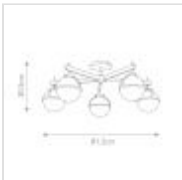

60184

5 Light Semi-Flush - Black

DETAILS	
FAMILY	Hollis
SUITABLE LOCATION	Interior / Bathroom
GUARANTEE	General 2 Year Guarantee
IP RATING	IP44
FINISH	Black
FITTING HEIGHT	305mm
WIDTH	813mm
POWER SOURCE	Mains Voltage
VOLTAGE	220-240v 50hz
MAXIMUM WATTAGE	40W
NUMBER OF LAMPS	5
SOCKET	E14
INTEGRATED LED	No
CLASS	Class I
BUILD MATERIALS	Steel, Opal Glass
DIMMABLE FITTING	Compatible With Dimmable Lamps
PRODUCT WEIGHT	4.2kg
BOX DIMENSIONS	84.5 X 84.5 X 31.1 Cm
BOX WEIGHT	7.95 Kg

## PRODUCT DETAILS

5 Lt Semi-Flush with a Black finish. Main build materials: Steel, Opal Glass. Max Wattage: 5 x 40W E14