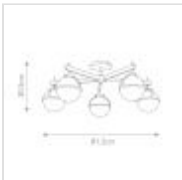

60183

5 Light Semi-Flush - Dark Aged Brass

DETAILS	
FAMILY	Hollis
SUITABLE LOCATION	Interior / Bathroom
GUARANTEE	General 2 Year Guarantee
IP RATING	IP44
FINISH	Dark Aged Brass
FITTING HEIGHT	305mm
WIDTH	813mm
POWER SOURCE	Mains Voltage
VOLTAGE	220-240v 50hz
MAXIMUM WATTAGE	40W
NUMBER OF LAMPS	5
SOCKET	E14
INTEGRATED LED	No
CLASS	Class I
BUILD MATERIALS	Steel, Clear Seeded Glass
DIMMABLE FITTING	Compatible With Dimmable Lamps
PRODUCT WEIGHT	4.2kg
BOX DIMENSIONS	84.5 X 84.5 X 31.1 Cm
BOX WEIGHT	7.95 Kg

PRODUCT DETAILS

5 Lt Semi-Flush with a Dark Aged Brass finish. Main build materials: Steel, Clear Seeded Glass. Max Wattage: 5 x 40W E14