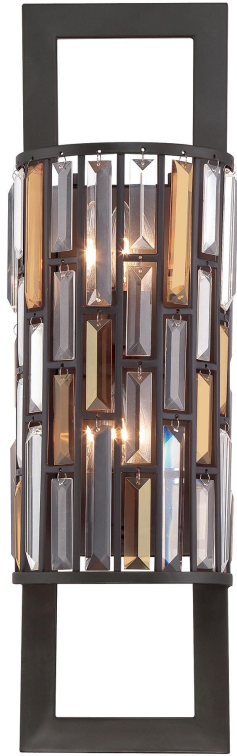

25803

2 Light Wall Light - Dark Brown

DETAILS	
FAMILY	Gemma
SUITABLE LOCATION	Interior
GUARANTEE	General 2 Year Guarantee
FINISH	Dark Brown
FITTING HEIGHT	648mm
WIDTH	203mm
PROJECTION/DEPTH	140mm
POWER SOURCE	Mains Voltage
VOLTAGE	220-240v 50hz
MAXIMUM WATTAGE	60W
NUMBER OF LAMPS	2
SOCKET	E14
INTEGRATED LED	No
CLASS	Class I
BUILD MATERIALS	Steel, Amber Pearl K9 Cut Glass
DIMMABLE FITTING	Compatible With Dimmable Lamps
PRODUCT WEIGHT	3.51kg
BOX DIMENSIONS	70.5 X 27 X 20cm
BOX WEIGHT	3.90 Kg

## PRODUCT DETAILS

2 Lt Wall Light with a Dark Brown finish. Main build materials: Steel, Amber Pearl K9 Cut Glass. Max Wattage: 2 x 60W E14