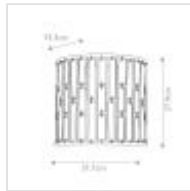

25801

2 Light Wall Light - Dark Brown

DETAILS	
FAMILY	Gemma
SUITABLE LOCATION	Interior
GUARANTEE	General 2 Year Guarantee
FINISH	Dark Brown
FITTING HEIGHT	279mm
WIDTH	311mm
PROJECTION/DEPTH	133mm
POWER SOURCE	Mains Voltage
VOLTAGE	220-240v 50hz
MAXIMUM WATTAGE	60W
NUMBER OF LAMPS	2
SOCKET	E14
INTEGRATED LED	No
CLASS	Class I
BUILD MATERIALS	Steel, Amber Pearl K9 Cut Glass
DIMMABLE FITTING	Compatible With Dimmable Lamps
PRODUCT WEIGHT	2.61kg
BOX DIMENSIONS	38 X 34 X 22cm
BOX WEIGHT	2.90 Kg

PRODUCT DETAILS

2 Lt Wall Light with a Dark Brown finish. Main build materials: Steel, Amber Pearl K9 Cut Glass. Max Wattage: 2 x 60W E14