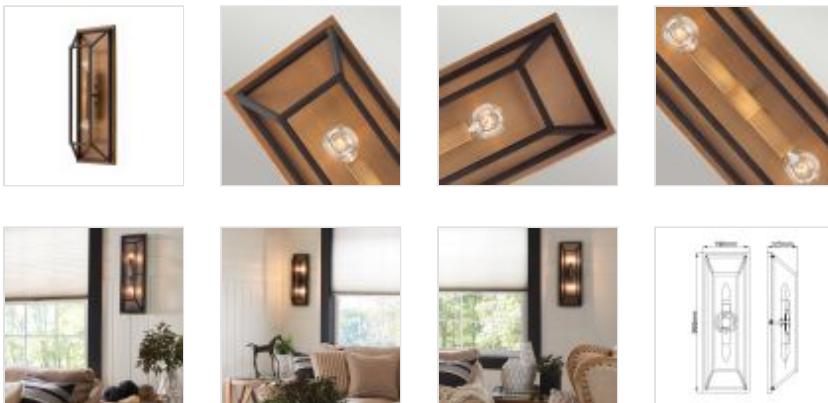

27780

2 Light Wall Light - Dark Brown / Rose Brass

DETAILS	
FAMILY	Fulton
SUITABLE LOCATION	Interior
GUARANTEE	General 2 Year Guarantee
FINISH	Dark Brown/Rose Brass
FITTING HEIGHT	566mm
WIDTH	190mm
PROJECTION/DEPTH	125mm
POWER SOURCE	Mains Voltage
VOLTAGE	220-240v 50hz
MAXIMUM WATTAGE	60W
NUMBER OF LAMPS	2
SOCKET	E14
INTEGRATED LED	No
CLASS	Class I
BUILD MATERIALS	Steel
DIMMABLE FITTING	Compatible With Dimmable Lamps
PRODUCT WEIGHT	1.84kg
BOX DIMENSIONS	19 X 24.5 X 62.5cm
BOX WEIGHT	2.04 Kg

PRODUCT DETAILS

2 Lt Wall Light with a Dark Brown/Rose Brass finish. Main build materials: Steel. Max Wattage: 2 x 60W E14