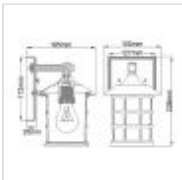

52020

1 Light Small Wall Lantern - Black

DETAILS	
FAMILY	Freeport
SUITABLE LOCATION	Exterior
GUARANTEE	5 Year
IP RATING	IP44
FINISH	Black
FITTING HEIGHT	238mm
DIAMETER	155mm
WIDTH	155mm
PROJECTION/DEPTH	185mm
POWER SOURCE	Mains Voltage
VOLTAGE	220-240v 50hz
MAXIMUM WATTAGE	40W
NUMBER OF LAMPS	1
SOCKET	E27
INTEGRATED LED	No
CLASS	Class I
BUILD MATERIALS	Weather Resistant Composite, Clear Seeded Glass
DIMMABLE FITTING	Compatible With Dimmable Lamps
PRODUCT WEIGHT	0.9kg
BOX DIMENSIONS	23.5 X 19 X 30cm
BOX WEIGHT	1.21 Kg

## PRODUCT DETAILS

1 Lt Small Wall Lantern with a Textured Black finish. Main build materials: Weather Resistant Composite, Clear Seeded Glass. Max Wattage: 1 x 40W E27