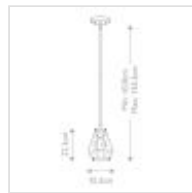

25789

1 Light Mini Pendant - Oil Rubbed Bronze - Dark Brown

DETAILS	
FAMILY	Finley
SUITABLE LOCATION	Interior
GUARANTEE	General 2 Year Guarantee
FINISH	Dark Brown
FITTING HEIGHT	222mm
WIDTH	152mm
MINIMUM DROP	438mm
MAXIMUM DROP	1353mm
POWER SOURCE	Mains Voltage
VOLTAGE	220-240v 50hz
MAXIMUM WATTAGE	100W
NUMBER OF LAMPS	1
SOCKET	E27
INTEGRATED LED	No
CLASS	Class I
DIMMABLE FITTING	Compatible With Dimmable Lamps
PRODUCT WEIGHT	2.1kg
BOX DIMENSIONS	35 X 24 X 28cm
BOX WEIGHT	2.21 Kg

PRODUCT DETAILS

1 Lt Mini Pendant with a Dark Brown finish. Max Wattage: 1 x 100W E27