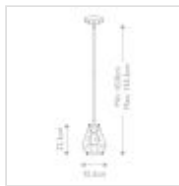

25788

1 Light Mini Pendant - Polished Chrome

DETAILS	
FAMILY	Finley
SUITABLE LOCATION	Interior
GUARANTEE	General 2 Year Guarantee
FINISH	Polished Chrome
FITTING HEIGHT	222mm
WIDTH	152mm
MINIMUM DROP	438mm
MAXIMUM DROP	1353mm
POWER SOURCE	Mains Voltage
VOLTAGE	220-240v 50hz
MAXIMUM WATTAGE	100W
NUMBER OF LAMPS	1
SOCKET	E27
INTEGRATED LED	No
CLASS	Class I
DIMMABLE FITTING	Compatible With Dimmable Lamps
PRODUCT WEIGHT	2.1kg
BOX DIMENSIONS	35 X 24 X 28cm
BOX WEIGHT	2.21 Kg

PRODUCT DETAILS

1 Lt Mini Pendant with a Polished Chrome finish. Max Wattage: 1 x 100W E27