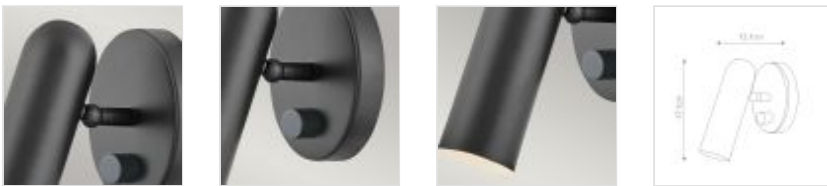

60720

LED Wall Light - Black

DETAILS	
FAMILY	Dax
SUITABLE LOCATION	Interior
GUARANTEE	General 2 Year Guarantee
FINISH	Black
FITTING HEIGHT	171mm
WIDTH	121mm
PROJECTION/DEPTH	Min: 130mm Max: 200mm
POWER SOURCE	Mains Voltage
VOLTAGE	220-240v 50hz
MAXIMUM WATTAGE	9W LED
NUMBER OF LAMPS	1
SOCKET	Integrated LED
INTEGRATED LED	No
LED LUMENS	320Lm
LED COLOUR TEMP	3000k
CLASS	Class I
BUILD MATERIALS	Steel
DIMMABLE FITTING	Yes
PRODUCT WEIGHT	0.6kg
BOX DIMENSIONS	22 X 16 X 16 Cm
BOX WEIGHT	0.80 Kg

PRODUCT DETAILS

LED Wall Light with a Black finish. Main build materials: Steel. Max Wattage: 1 x 9W
LED Integrated LED